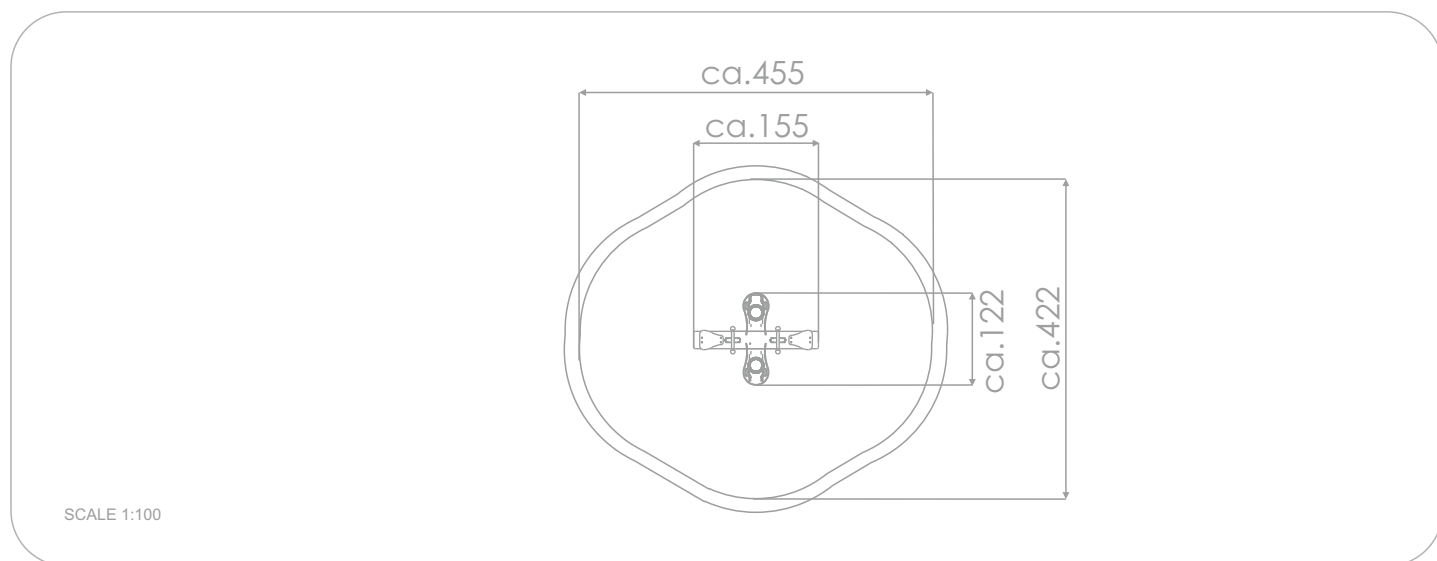

### INFORMATION ABOUT THE PRODUCT

Dimensions	ca. 155 x 122 cm
Safety zone	ca. 455 x 422 cm
Overall height	ca. 80 cm
Free fall height	ca. 55 cm
Amount of users	4 persons
Product complies with EN 1176-1:2017-12	YES
Availability of spare parts	YES
Age range	1-12
The biggest element:	155 cm
The heaviest element:	21 kg
<small>According to EN 1176-1:2017-12 norm, the product requires applying a safety surface according to the product's free fall height.</small>	

Visualisation is for reference only,  
actual appearance may vary.