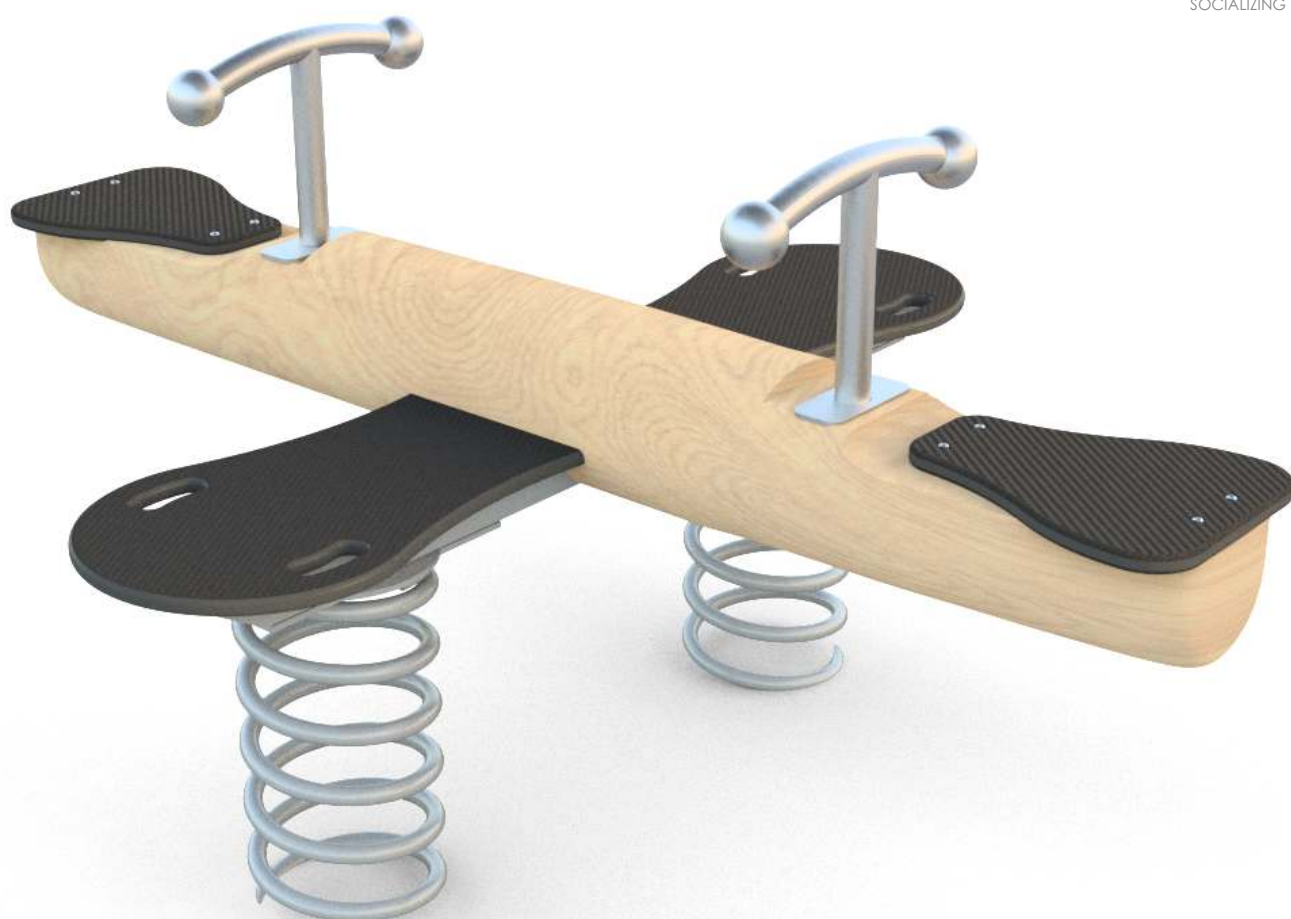

ROCKING

SOCIALIZING

### INFORMATION ABOUT THE PRODUCT

Dimensions	ca. 155 x 122 cm
Safety zone	ca. 455 x 422 cm
Overall height	ca. 80 cm
Free fall height	ca. 55 cm
Amount of users	4 persons
Product complies with EN 1176-1:2017-12	YES
Availability of spare parts	YES
Age range	1-12
The biggest element:	155 cm
The heaviest element:	21 kg
<small>According to EN 1176-1:2017-12 norm, the product requires applying a safety surface according to the product's free fall height.</small>	

Visualisation is for reference only,  
actual appearance may vary.

### MATERIALS:

<p>NATURAL ROBINIA WOOD</p>	<p>SPRINGERS' SPRINGS MADE OF SPRING STEEL</p>
	
<p>ELEMENTS CONSTRUCTION MADE OF STAINLESS STEEL AISI 304</p>	<p>ANTI-SLIP HEXA 18 MM PLATFORM PLATE</p>
